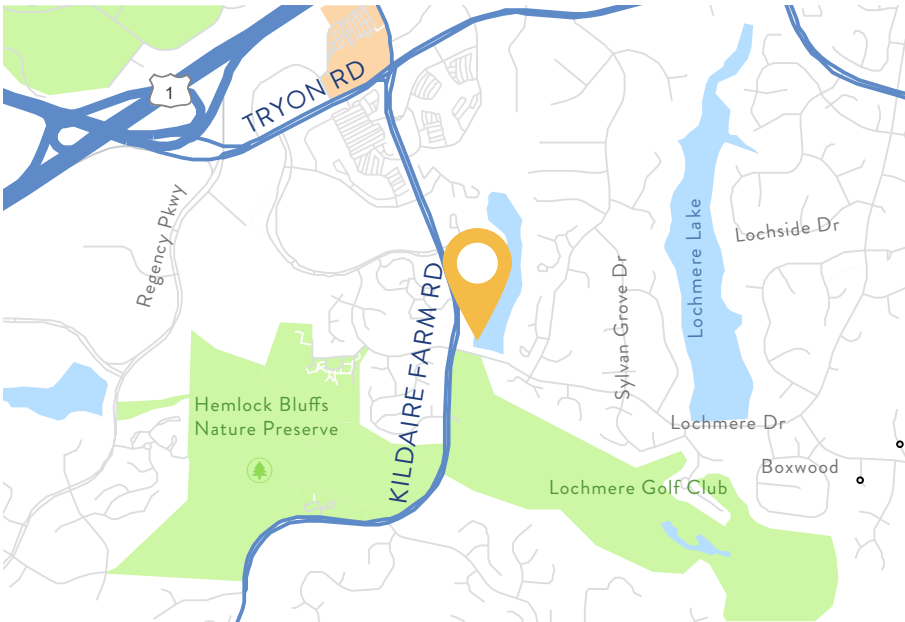

LINCOLN
HARRIS

LOCHMERE PAVILION

2425 Kildaire Farm Road, Cary, NC
32,235 SF Building - Office & Retail

RETAIL AND OFFICE SPACE AVAILABLE

Suite 401 - 1,350 SF
Suite 407 - 1,250 SF

- Great mix of locally owned retail businesses in the center to include Java Jive Coffee & Tea, Swagger Boutique, Bocci Trattoria & Pizzeria and JF Gemelli Salon
- Minutes from Swift Creek Greenway walking and biking trails, Koka Booth Amphitheatre and Lifetime Fitness