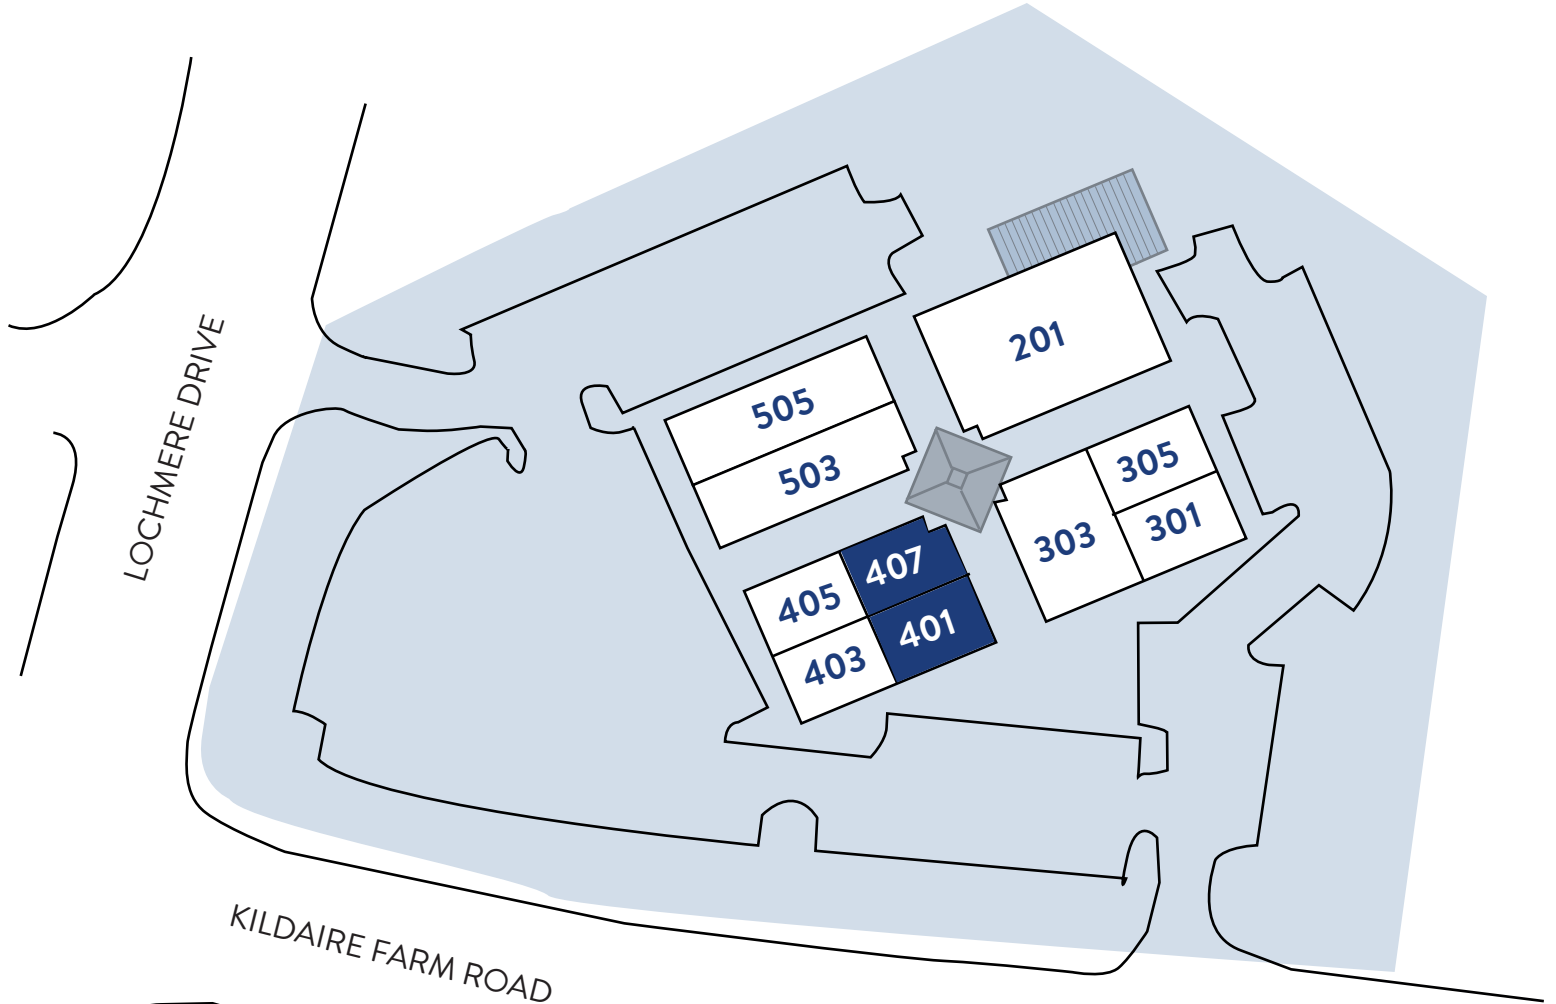

LINCOLN
HARRIS

LOCHMERE PAVILION

2425 Kildaire Farm Road, Cary, NC
32,235 SF Building - Office & Retail

RETAIL AND OFFICE SPACE AVAILABLE

Suite 401 - 1,350 SF
Suite 407 - 1,250 SF

- Great mix of locally owned retail businesses in the center to include Java Jive Coffee & Tea, Swagger Boutique, Bocci Trattoria & Pizzeria and JF Gemelli Salon
- Minutes from Swift Creek Greenway walking and biking trails, Koka Booth Amphitheatre and Lifetime Fitness

SPACE	UPPER LEVEL RETAIL	SIZE
201	Bocci Trattoria	4,985 SF
301	Century 21	1,950 SF
303	J&F Gemelli Salon	1,950 SF
305	Bella Bridesmaid	1,350 SF
401	AVAILABLE SPACE	1,350 SF
403	Java Jive	1,350 SF
405	Kindermusik	1,350 SF
407	AVAILABLE SPACE	1,250 SF
503	Swagger Gifts	2,825 SF
503	Dry Clean City	2,400 SF